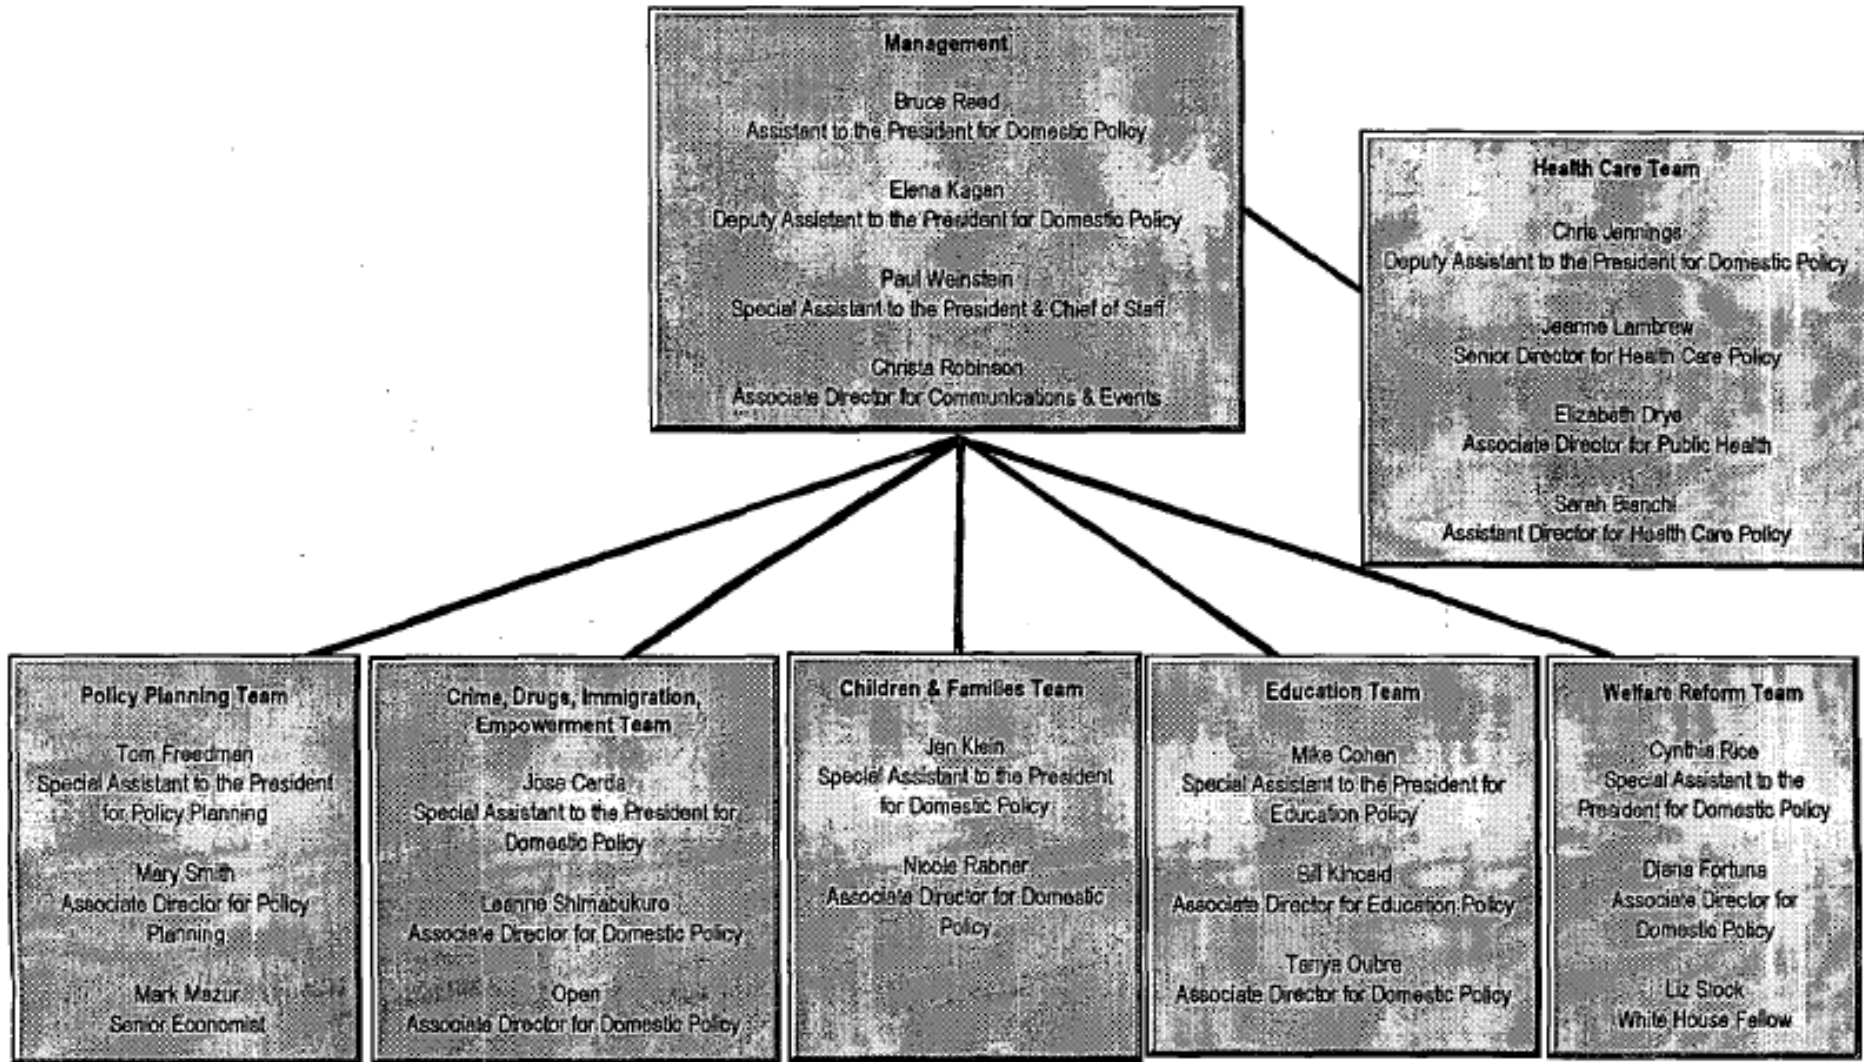

Domestic Policy Council Organizational Chart

Chart shown on page 1: Organizational Chart for Clinton White House Domestic Policy Council. (c. 1997). Retrieved 16 September 2010 from http://www.clintonlibrary.gov/KAGAN%20DPC/DPC%205-17/DOMESTIC%20POLICY%20COUNCIL%20BOXES%205-30_Part190.pdf